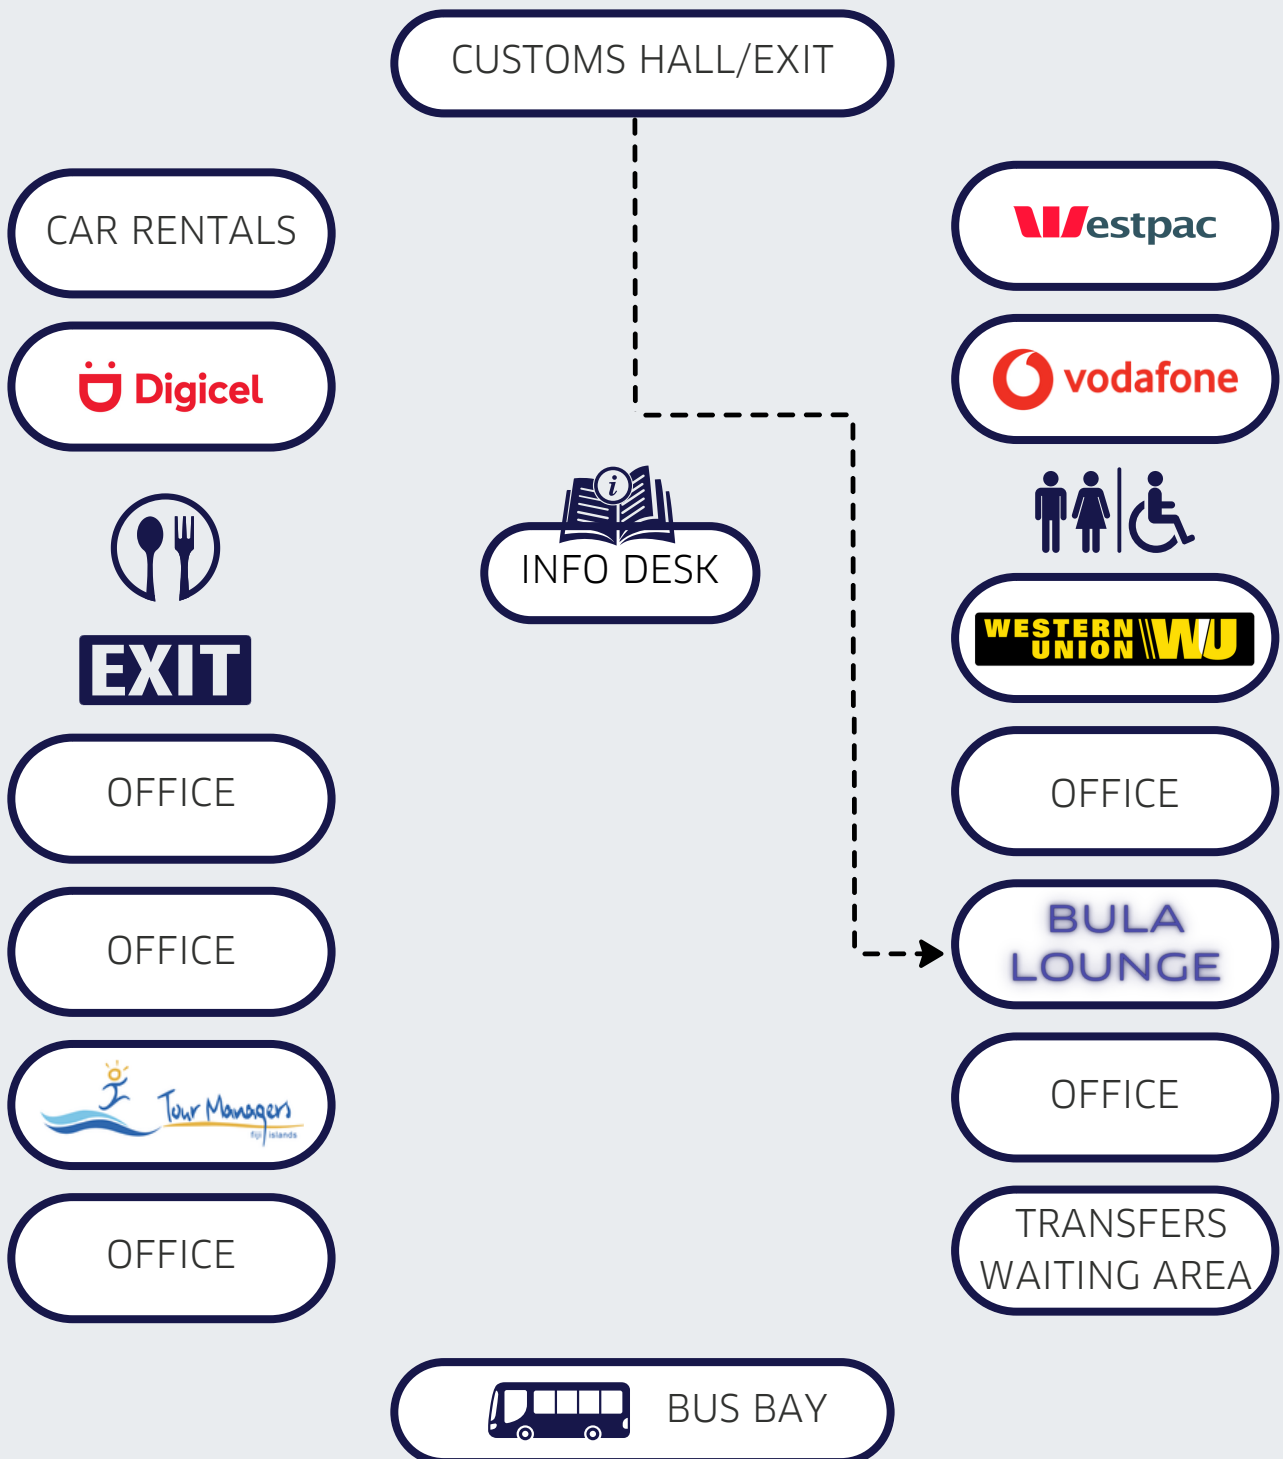

ACCOR BULA LOUNGE AIRPORT MAP

NADI INTERNATIONAL AIRPORT - ARRIVALS HALL

FOR ALL ENQUIRIES PLEASE EMAIL H5706-GR05@SOFITELFIJI.COM.FJ